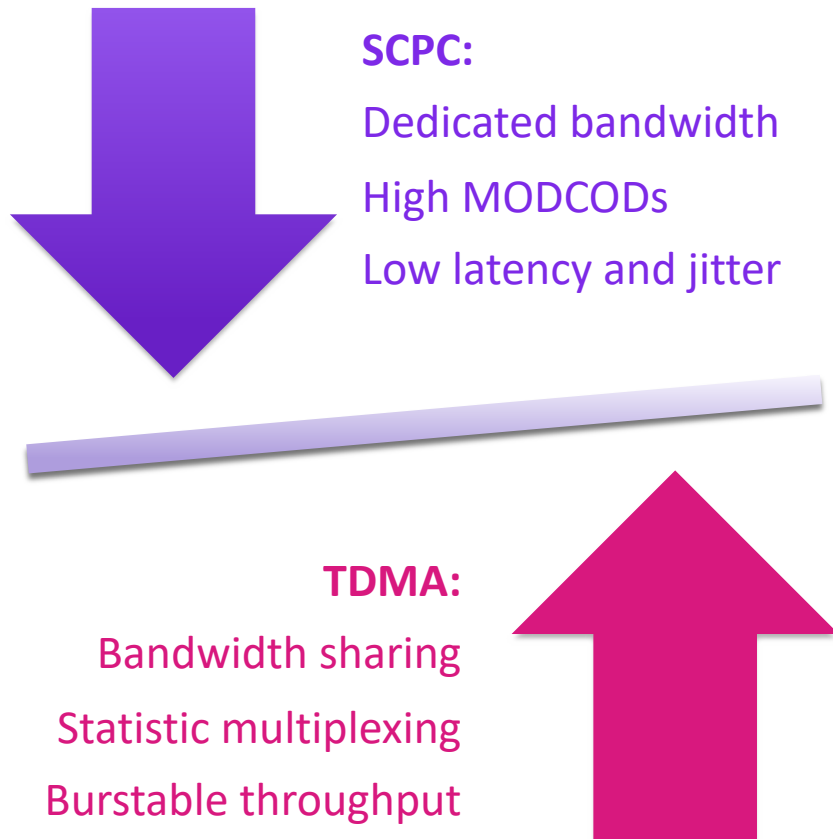

VSAT Stellar
AWARDS
WINNER

SATELLITE BACKHAUL

UNIVERSAL HARDWARE PLATFORM

SATELLITE BACKHAUL

- **DVB-S2X bandwidth-efficient** modulation and coding
- **Scalability:** start with a SCPC link and SW migrate to a TDM/TDMA network
- Highest **TDMA efficiency:** 96% and fast BW allocation
- Highest **transmit capability** : 450 Mbps aggregate
- Extremely high processing capability up to **190K PPS**
- Robust **L2** interface can carry Metro Ethernet traffic, as well as **Layer 3**
- NMS with XML-based **API** for easy integration with OSS/BSS
- Sophisticated **QoS** with built-in 2G, 3G & LTE **backhaul optimization**
- **Field proven** with major Mobile Network Operators in the USA

UHP-231: INTELLIGENT ROUTER

- Powerful L3/L2 router with 190 000 pps
- Mesh: eliminate double bandwidth allocation
- Multiple configuration profiles
- Embedded Computer for advance applications and traffic processing
- Sophisticated QoS with VLAN management and built-in 2G, 3G & LTE backhaul optimization
- 24 / -48 VDC power option

UHP BACKHAUL

Capabilities

- Software-defined network (SDN)
- Support for different standards
- Seamless global coverage
- High-speed connectivity
- Flexible topology and waveforms
- Efficient use of satellite bandwidth
- Easy to deploy, reliable equipment

SCPC VS TDMA: SATELLITE BACKHAUL DILEMMA

- **Find the middle ground: use both**
 - TDM forward channel with efficient encapsulation, traffic policies and QoS
 - MF-TDMA return channels with data rate up to 35 Mbps per carrier and 96% efficiency vs SCPC
 - Dedicated SCPC or on-demand SCPC-DAMA return channels up to 225 Mbps
 - SW-controlled switchover between SCPC and TDMA waveforms