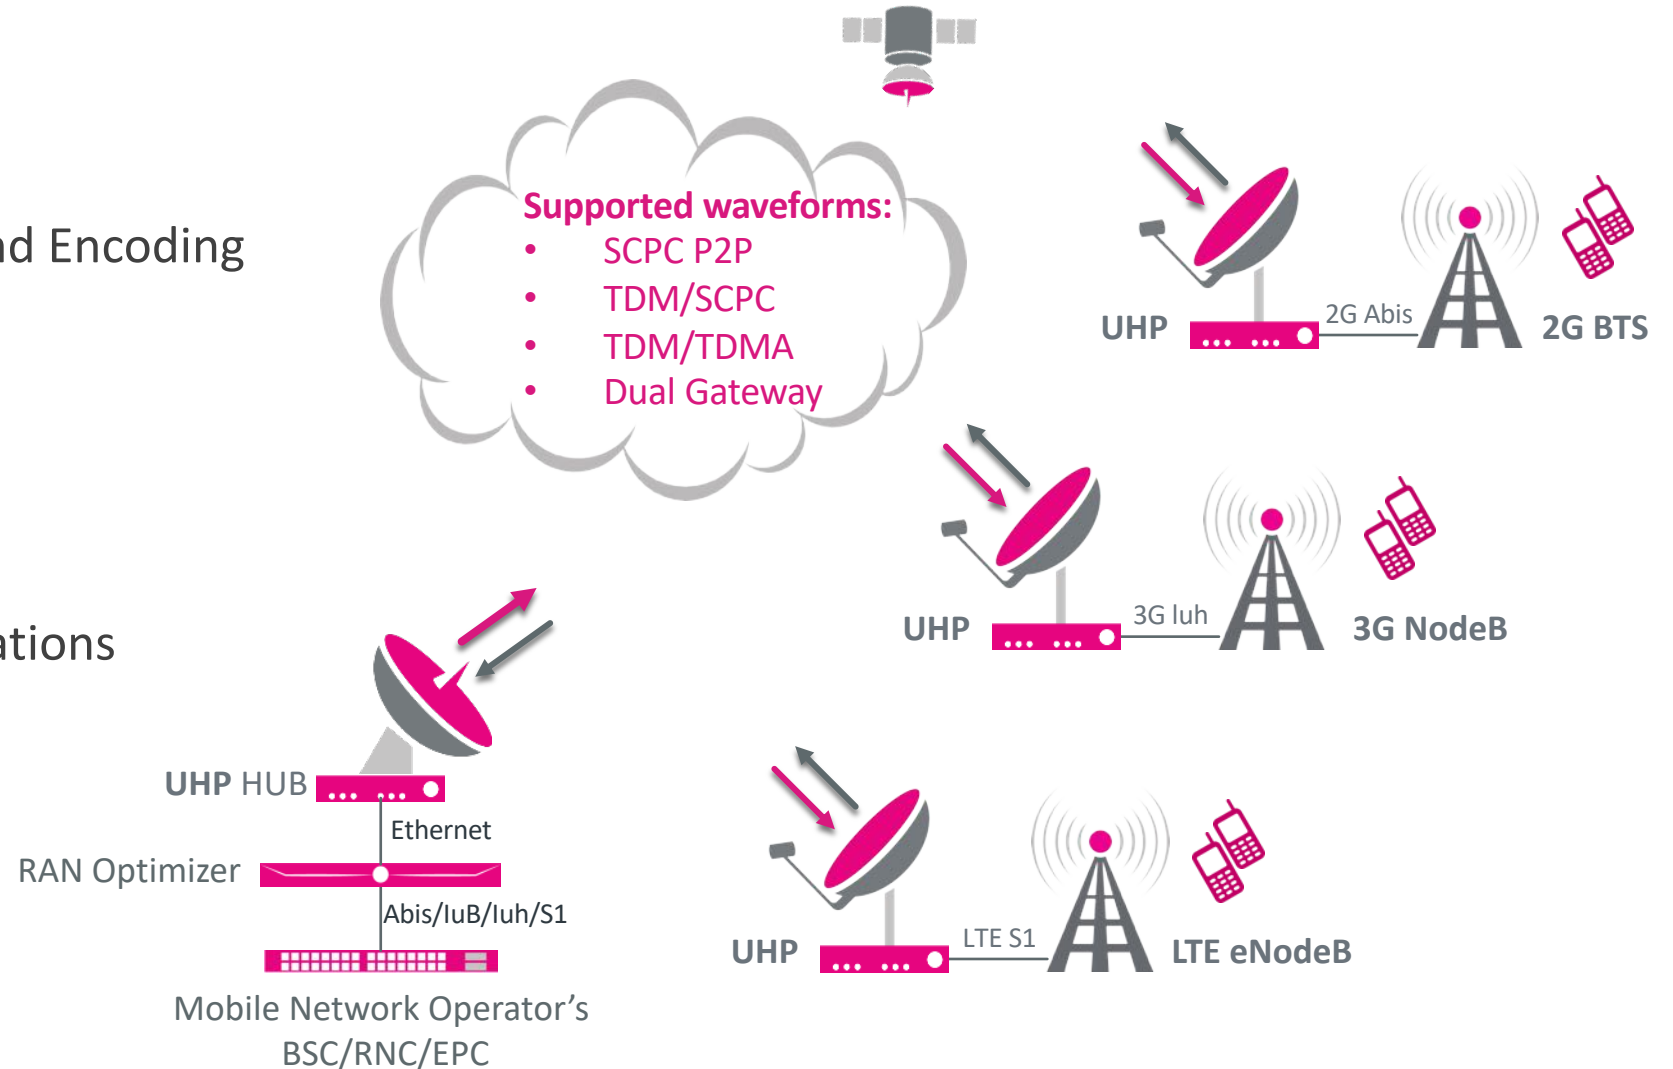

VSAT Stellar
AWARDS
WINNER

SATELLITE BACKHAUL

UNIVERSAL HARDWARE PLATFORM

SATELLITE BACKHAUL

- **DVB-S2X bandwidth-efficient** modulation and coding
- **Scalability:** start with a SCPC link and SW migrate to a TDM/TDMA network
- Highest **TDMA efficiency:** 96% and fast BW allocation
- Highest **transmit capability** : 450 Mbps aggregate
- Extremely high processing capability up to **190K PPS**
- Robust **L2** interface can carry Metro Ethernet traffic, as well as **Layer 3**
- NMS with XML-based **API** for easy integration with OSS/BSS
- Sophisticated **QoS** with built-in 2G, 3G & LTE **backhaul optimization**
- **Field proven** with major Mobile Network Operators in the USA

UHP-231: INTELLIGENT ROUTER

- Powerful L3/L2 router with 190 000 pps
- Mesh: eliminate double bandwidth allocation
- Multiple configuration profiles
- Embedded Computer for advance applications and traffic processing
- Sophisticated QoS with VLAN management and built-in 2G, 3G & LTE backhaul optimization
- 24 / -48 VDC power option

UHP BACKHAUL

Capabilities

- Software-defined network (SDN)
- Support for different standards
- Seamless global coverage
- High-speed connectivity
- Flexible topology and waveforms
- Efficient use of satellite bandwidth
- Easy to deploy, reliable equipment

CELLULAR BACKHAUL SOLUTION

- 3G luh & LTE S1 Decoding and Encoding
- Optimization & Offload
- TCP Acceleration
- DVB-S2X modulations
- Adaptive coding and modulations
- Various waveforms
- Any network topologies